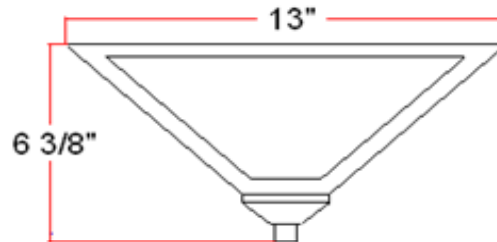

Dimensions

Warranty & Compliances

Warranty	10 Year Limited Warranty
UL	UL/cUL listed
ADA	N/A
EnergyStar	N/A

Companion Fixtures

2 LT Ceiling Mount	514794	
2 LT Ceiling Mount - Damp Location	819102	
1 LT Wall Mount	514745	
1 LT Wall Mount Extended	514786	
2 LT Wall Mount	514752	
3 LT Vanity Light	514760	
4 LT Vanity Light	514778	
2 LT Semi Flush Mount	514802	
3 LT Chandelier	514828	
5 LT Chandelier	514836	
Pendant	514810	
Mini Pendant	514851	

Type:

Job:

Order Code:

Approvals:

Design House reserves the right to make changes in materials, specifications & models at any time. Design House also reserves the right to discontinue product without notice or obligation.