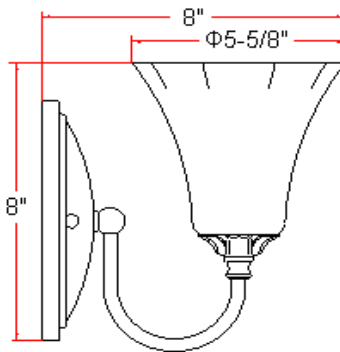

# HYDE 1 LT Bath Light

## Specifications

<b>Material Construction:</b>	Formed Steel
<b>Lens:</b>	Frosted glass
<b>Lamp Type &amp; Wattage:</b>	One 60W, medium base incandescent lamp
<b>Mounting:</b>	Wall mounted; Suitable for up/down mounting
<b>Finish:</b>	Oil Rubbed Bronze / Satin Nickel
<b>Voltage:</b>	120V
<b>Weight:</b>	2.0 lbs

## Dimensions