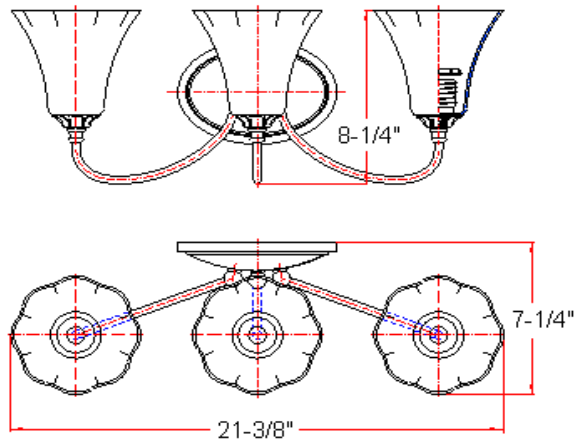

Dimensions

Warranty & Compliances

Warranty	10 Year Limited Warranty
UL	UL/cUL; Suitable for damp locations
ADA	N/A
EnergyStar	N/A

Companion Fixtures

Oil Rubbed Bronze (US10B)	514638
Satin Nickel (US15)	514729

Type:
Job:
Order Code:
Approvals:

Design House reserves the right to make changes in materials, specifications & models at any time. Design House also reserves the right to discontinue product without notice or obligation.