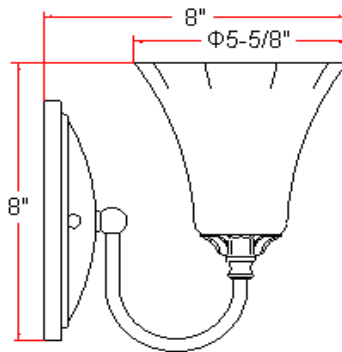

Dimensions

Warranty & Compliances

Warranty	10 Year Limited Warranty
UL	UL/cUL; Suitable for damp locations
ADA	N/A
EnergyStar	N/A

Companion Fixtures

Oil Rubbed Bronze (US10B)	514612
Satin Nickel (US15)	514653

Type:
Job:
Order Code:
Approvals:

Design House reserves the right to make changes in materials, specifications & models at any time. Design House also reserves the right to discontinue product without notice or obligation.