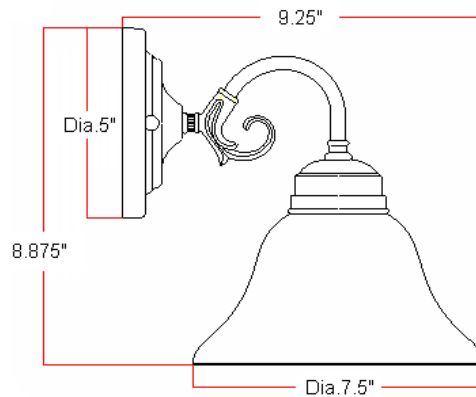

New Millbridge (ORB) 1 LT Wall Mount

Specifications

Material Construction:	Formed Steel
Lens:	Alabaster glass
Lamp Type & Wattage:	One 60W, medium base incandescent lamp
Mounting:	Wall mounted; Suitable for up/down mounting
Finish:	Oil Rubbed Bronze (US10B)
Voltage:	120V
Weight:	1.7 lbs
Companion Fixtures:	Chandeliers, wall mounts, pendants & ceiling mounts

Dimensions

Warranty & Compliances

Warranty	10 Year Limited Warranty
UL	UL/cUL listed; Suitable for damp locations
ADA	N/A
EnergyStar	N/A

Companion Fixtures

1 LT Wall Mount	514497	
1 LT Wall Sconce	514554	
2 LT Wall Mount	514471	
1 LT Ceiling Mount (6" x 6.75")	514521	
1 LT Ceiling Mount (7.625" x 5")	514547	
2 LT Ceiling Mount (9.25" x 5.25")	514539	
2 LT Ceiling Mount (13.25" x 5.875")	514489	
3 LT Chandelier	514463	
5 LT Chandelier	514455	
Pendant	514505	
Mini Pendant	514513	