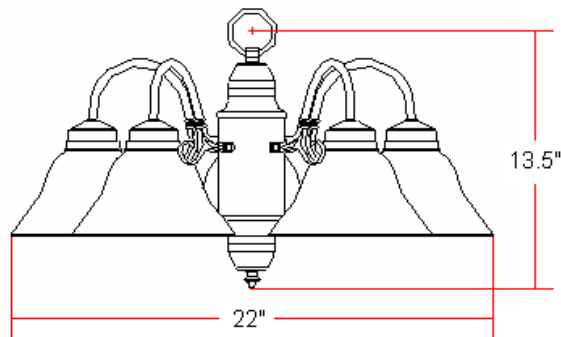

New Millbridge (ORB) 5 LT Chandelier

Specifications

Material Construction:	Formed Steel
Lens:	Alabaster glass
Lamp Type & Wattage:	Five 60W, medium base incandescent lamps
Mounting:	Ceiling mounted
Finish:	Oil Rubbed Bronze (US10B)
Voltage:	120V
Weight:	9.3 lbs
Companion Fixtures:	Chandeliers, wall mounts, pendants & ceiling mounts

Dimensions

Warranty & Compliances

Warranty	10 Year Limited Warranty
UL	UL/cUL listed; Suitable for damp locations
ADA	N/A
EnergyStar	N/A

Companion Fixtures

5 LT Chandelier	514455	
1 LT Wall Sconce	514554	
1 LT Wall Mount	514497	
2 LT Wall Mount	514471	
1 LT Ceiling Mount (6" x 6.75")	514521	
1 LT Ceiling Mount (7.625" x 5")	514547	
2 LT Ceiling Mount (9.25" x 5.25")	514539	
2 LT Ceiling Mount (13.25" x 5.875")	514489	
3 LT Chandelier	514463	
Pendant	514505	
Mini Pendant	514513	