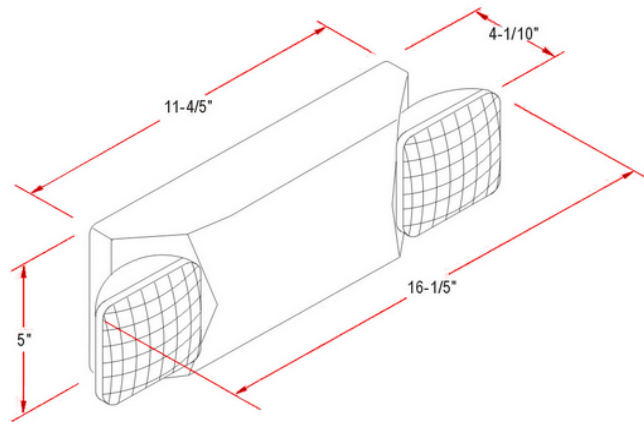

## Specifications

<b>Material Construction:</b>	Injection-molded housing with access for ceiling or wall mount installations
<b>Face:</b>	Injection molded face with two square lamp heads molded into side bevels. Each light head equipped with reflector and diffuser
<b>Lamp Type &amp; Wattage:</b>	Two 6 watt DC T5 wedge base lamps
<b>Mounting:</b>	Wall or ceiling mount
<b>Finish:</b>	White
<b>Voltage:</b>	120/277V input
<b>Weight:</b>	5.41 lbs
<b>Battery Back-up</b>	90-minute battery back-up provided Replaceable, 6V, 4 amp-hour lead calcium maintenance free battery for backup operation during power loss

## Dimensions