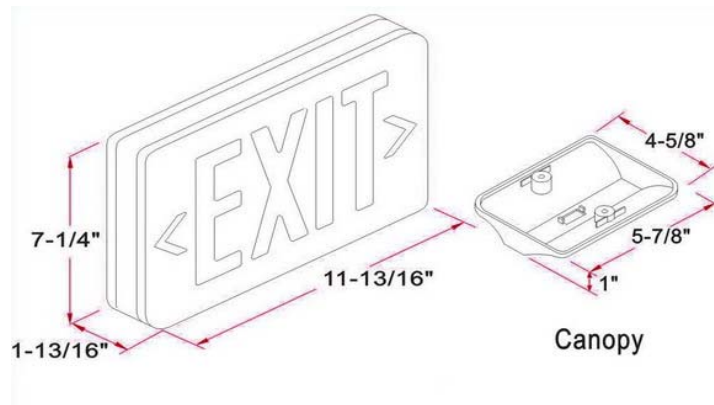

Dimensions

Warranty & Compliances

Warranty	10 Year Limited Warranty; 1 Year Battery Warranty
UL	UL924 Listed; Suitable for damp locations
ADA	ADA Compliant (4.4.1)
EnergyStar	N/A

Order Codes

Red LED Exit Sign	512954
Green LED Exit Sign	512962

Type:
Job:
Order Code:
Approvals:

Design House reserves the right to make changes in materials, specifications & models at any time. Design House also reserves the right to discontinue product without notice or obligation.