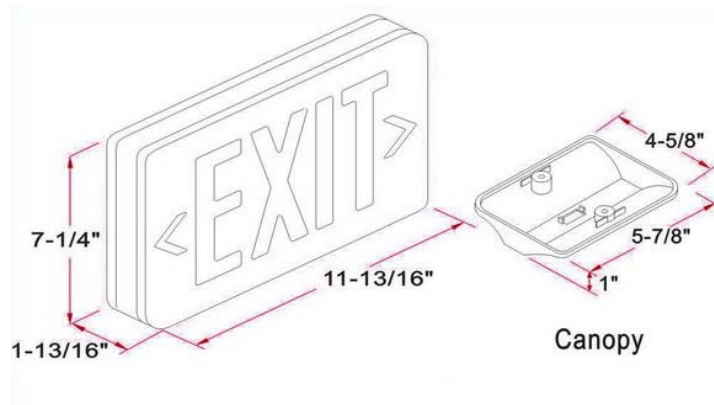

## Specifications

<b>Material Construction:</b>	Injection-molded thermoplastic housing
<b>Face:</b>	Single or dual face configurations 6" high letters with red or green diffuser Directional arrow knockouts are replaceable
<b>Lamp Type &amp; Wattage:</b>	Long life LED light; total energy consumption 2W
<b>Mounting:</b>	Wall, side or ceiling mount
<b>Finish:</b>	White housing with red or green letters
<b>Voltage:</b>	120/277V input
<b>Weight:</b>	2.3 lbs
<b>Battery Back-up</b>	3-hour emergency battery back-up provided NiCad (Nickel Cadmium) replaceable battery Test button, "ready operation" indicator light & automatic reset included

## Dimensions