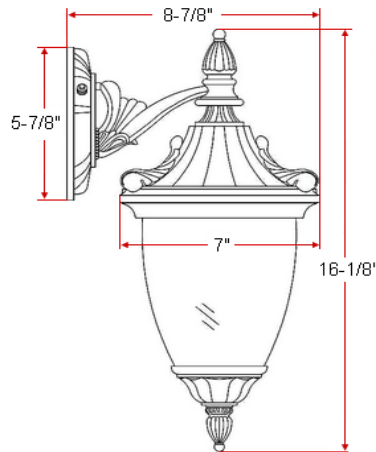

Dimensions

Warranty & Compliances

Warranty	10 Year Limited Warranty
UL	UL/cUL; Suitable for damp locations
ADA	N/A
EnergyStar	N/A

Order Code

Downlight	512947
Uplight	512939

Type:
Job:
Order Code:
Approvals: