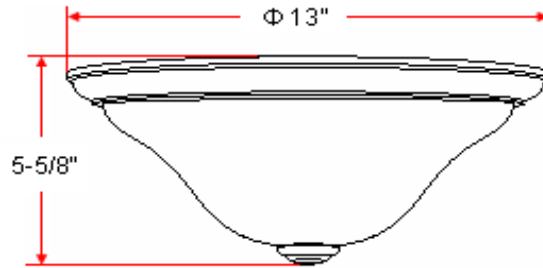

MONTE CARLO 2 LT Ceiling Mount

Specifications

Material Construction:	Formed Steel
Lens:	Rain glass
Lamp Type & Wattage:	Two 60W, medium base incandescent lamps
Mounting:	Ceiling mounted
Finish:	Satin Nickel (US15)
Voltage:	120V
Weight:	3.1 lbs
Companion Fixtures:	Chandeliers, wall/vanity lights, ceiling mounts, pendants & island lights

Dimensions

Warranty & Compliances

Warranty	10 Year Limited Warranty
UL	UL/cUL
ADA	N/A
EnergyStar	N/A

Companion Fixtures

2 LT Ceiling Mount	512848	
1 LT Wall Mount	512368	
2 LT Wall Mount	511972	
3 LT Vanity Light	512376	
4 LT Vanity Light	512384	
2 LT Semi Flush Mount	511949	
3 LT Chandelier	512459	
5 LT Chandelier	511956	
9 LT Chandelier	511964	
Island Light	512442	
Pendant	512392	
Mini Pendant	512467	