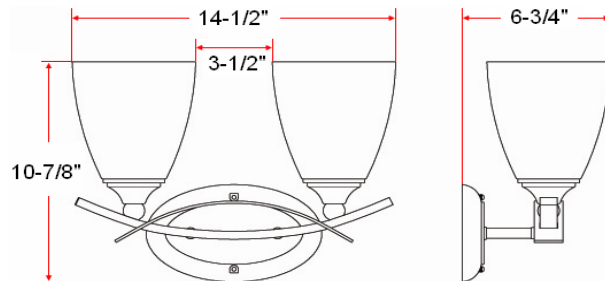

COSMO 2 LT Wall Mount

Specifications

Material Construction:	Formed Steel
Lens:	Frosted glass
Lamp Type & Wattage:	Two 60W, medium base incandescent lamps
Mounting:	Wall mounted; Suitable for up/down mounting
Finish:	Polished Chrome (US26)
Voltage:	120V
Weight:	4.18 lbs
Companion Fixtures:	Chandeliers, wall/vanity lights, ceiling mounts, pendants & island lights

Dimensions

Warranty & Compliances

Warranty	10 Year Limited Warranty
UL	UL/cUL; Suitable for damp locations
ADA	N/A
EnergyStar	N/A

Companion Fixtures

2 LT Wall Mount	512806	
1 LT Wall Mount	512814	
3 LT Vanity Light	512822	
4 LT Vanity Light	512830	
2 LT Semi Flush Mount	512780	
2 LT Ceiling Mount	512798	
4 LT Chandelier	512749	
6 LT Chandelier	512723	
9 LT Chandelier	512731	
Island Light	512756	
Pendant	512772	
Mini Pendant	512764	