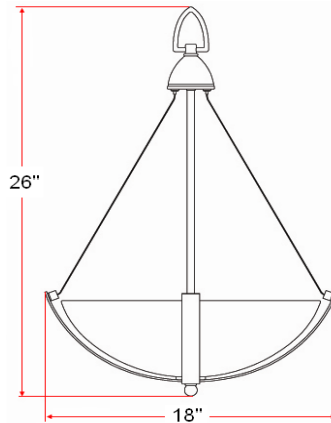

Dimensions

Warranty & Compliances

Warranty	10 Year Limited Warranty
UL	UL/cUL; Suitable for damp locations
ADA	N/A
EnergyStar	N/A

Companion Fixtures

Pendant	512772	
1 LT Wall Mount	512814	
2 LT Wall Mount	512806	
3 LT Vanity Light	512822	
4 LT Vanity Light	512830	
2 LT Semi Flush Mount	512780	
2 LT Ceiling Mount	512798	
4 LT Chandelier	512749	
6 LT Chandelier	512723	
9 LT Chandelier	512731	
Island Light	512756	
Mini Pendant	512764	

Type:

Job:

Order Code:

Approvals:

Design House reserves the right to make changes in materials, specifications & models at any time. Design House also reserves the right to discontinue product without notice or obligation.