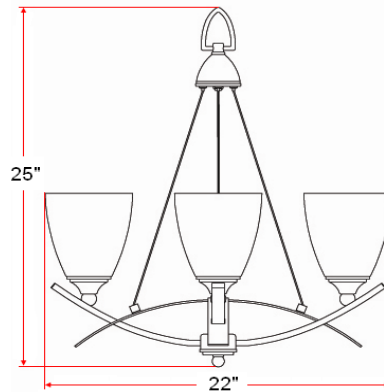

## Specifications

<b>Material Construction:</b>	Formed Steel
<b>Lens:</b>	Frosted glass
<b>Lamp Type &amp; Wattage:</b>	Four 60W, medium base incandescent lamps
<b>Mounting:</b>	Ceiling mounted
<b>Finish:</b>	Polished Chrome (US26)
<b>Voltage:</b>	120V
<b>Weight:</b>	10.12 lbs
<b>Companion Fixtures:</b>	Chandeliers, wall/vanity lights, ceiling mounts, pendants & island lights

## Dimensions