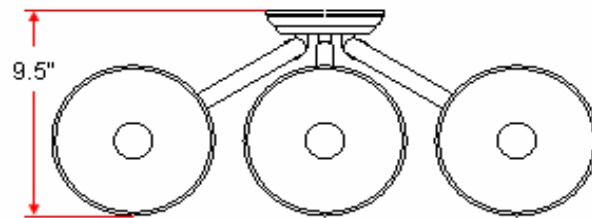

Dimensions

Warranty & Compliances

Warranty	10 Year Limited Warranty
UL	UL/cUL; Suitable for damp locations
ADA	N/A
EnergyStar	N/A

Companion Fixtures

3 LT Vanity Light	512541	
1 LT Wall Mount	512517	
2 LT Wall Mount	512509	
4 LT Vanity Light	512558	
2 LT Ceiling Mount	512475	
3 LT Chandelier	512582	
5 LT Chandelier	512483	
9 LT Chandelier	512491	
Island Light	512574	
Pendant	512566	
Mini Pendant	512590	

Type:

Job:

Order Code:

Approvals:

Design House reserves the right to make changes in materials, specifications & models at any time. Design House also reserves the right to discontinue product without notice or obligation.