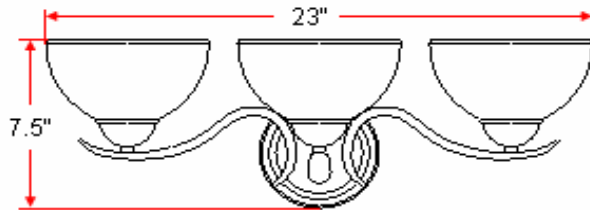

TREVIE 3 LT Vanity Light

Specifications

Material Construction:	Formed Steel
Lens:	Alabaster Glass
Lamp Type & Wattage:	Three 60W, medium base incandescent lamps
Mounting:	Wall mounted; Suitable for up/down mounting
Finish:	Satin Nickel (US15)
Voltage:	120V
Weight:	5.5 lbs
Companion Fixtures:	Chandeliers, wall/vanity lights, ceiling mounts, pendants & island lights

Dimensions

Warranty & Compliances

Warranty	10 Year Limited Warranty
UL	UL/cUL; Suitable for damp locations
ADA	N/A
EnergyStar	N/A

Companion Fixtures

3 LT Vanity Light	512541	
1 LT Wall Mount	512517	
2 LT Wall Mount	512509	
4 LT Vanity Light	512558	
2 LT Ceiling Mount	512475	
3 LT Chandelier	512582	
5 LT Chandelier	512483	
9 LT Chandelier	512491	
Island Light	512574	
Pendant	512566	
Mini Pendant	512590	