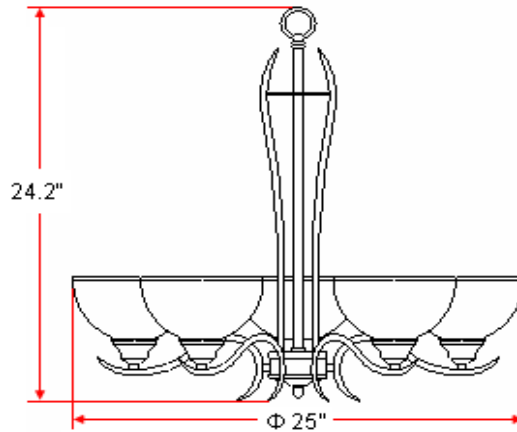

TREVIE 5 LT Chandelier

Specifications

Material Construction:	Formed Steel
Lens:	Alabaster Glass
Lamp Type & Wattage:	Five 60W, medium base incandescent lamps
Mounting:	Ceiling mounted
Finish:	Satin Nickel (US15)
Voltage:	120V
Weight:	13.7 lbs
Companion Fixtures:	Chandeliers, wall/vanity lights, ceiling mounts, pendants & island lights

Dimensions

Warranty & Compliances

Warranty	10 Year Limited Warranty
UL	UL/cUL
ADA	N/A
EnergyStar	N/A

Companion Fixtures

5 LT Chandelier	512483	
1 LT Wall Mount	512517	
2 LT Wall Mount	512509	
3 LT Vanity Light	512541	
4 LT Vanity Light	512558	
2 LT Ceiling Mount	512475	
3 LT Chandelier	512582	
9 LT Chandelier	512491	
Island Light	512574	
Pendant	512566	
Mini Pendant	512590	