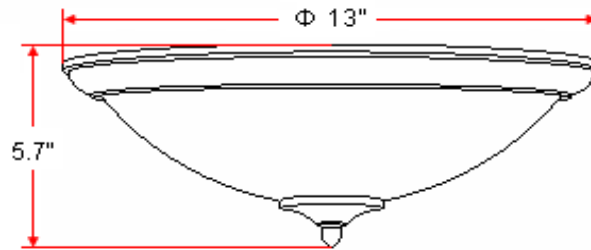

Dimensions

Warranty & Compliances

Warranty	10 Year Limited Warranty
UL	UL/cUL
ADA	N/A
EnergyStar	N/A

Companion Fixtures

2 LT Ceiling Mount	512475	
1 LT Wall Mount	512517	
2 LT Wall Mount	512509	
3 LT Vanity Light	512541	
4 LT Vanity Light	512558	
3 LT Chandelier	512582	
5 LT Chandelier	512483	
9 LT Chandelier	512491	
Island Light	512574	
Pendant	512566	
Mini Pendant	512590	

Type:

Job:

Order Code:

Approvals:

Design House reserves the right to make changes in materials, specifications & models at any time. Design House also reserves the right to discontinue product without notice or obligation.