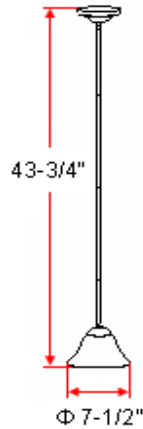

MONTE CARLO Mini Pendant

Specifications

Material Construction:	Formed Steel
Lens:	Rain glass
Lamp Type & Wattage:	One 60W, medium base incandescent lamp
Mounting:	Ceiling mounted
Finish:	Satin Nickel (US15)
Voltage:	120V
Weight:	2.2 lbs
Companion Fixtures:	Chandeliers, wall/vanity lights, ceiling mounts, pendants & island lights

Dimensions

Warranty & Compliances

Warranty	10 Year Limited Warranty
UL	UL/cUL
ADA	N/A
EnergyStar	N/A

Companion Fixtures

Mini Pendant	512467	
1 LT Wall Mount	512368	
2 LT Wall Mount	511972	
3 LT Vanity Light	512376	
4 LT Vanity Light	512384	
2 LT Semi Flush Mount	511949	
2 LT Ceiling Mount	512848	
3 LT Chandelier	512459	
5 LT Chandelier	511956	
9 LT Chandelier	511964	
Island Light	512442	
Pendant	512392	