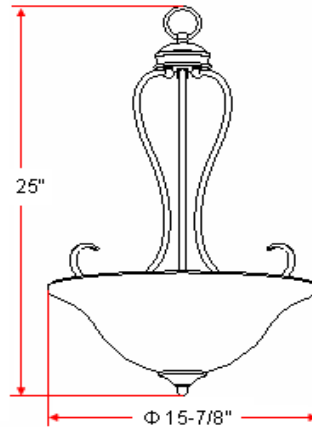

MONTE CARLO Pendant

Specifications

Material Construction:	Formed Steel
Lens:	Rain glass
Lamp Type & Wattage:	Three 60W, medium base incandescent lamps
Mounting:	Ceiling mounted
Finish:	Satin Nickel (US15)
Voltage:	120V
Weight:	6.0 lbs
Companion Fixtures:	Chandeliers, wall/vanity lights, ceiling mounts, pendants & island lights

Dimensions

Warranty & Compliances

Warranty	10 Year Limited Warranty
UL	UL/cUL
ADA	N/A
EnergyStar	N/A

Companion Fixtures

Pendant	512392	
1 LT Wall Mount	512368	
2 LT Wall Mount	511972	
3 LT Vanity Light	512376	
4 LT Vanity Light	512384	
2 LT Semi Flush Mount	511949	
2 LT Ceiling Mount	512848	
3 LT Chandelier	512459	
5 LT Chandelier	511956	
9 LT Chandelier	511964	
Island Light	512442	
Mini Pendant	512467	