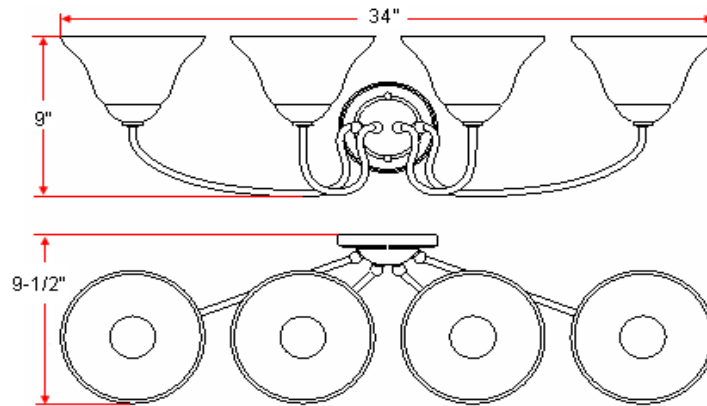

MONTE CARLO 4 LT Vanity Light

Specifications

Material Construction:	Formed Steel
Lens:	Rain glass
Lamp Type & Wattage:	Four 60W, medium base incandescent lamps
Mounting:	Wall mounted; Suitable for up/down mounting
Finish:	Satin Nickel (US15)
Voltage:	120V
Weight:	4.0 lbs
Companion Fixtures:	Chandeliers, wall/vanity lights, ceiling mounts, pendants & island lights

Dimensions

Warranty & Compliances

Warranty	10 Year Limited Warranty
UL	UL/cUL; Suitable for damp locations
ADA	N/A
EnergyStar	N/A

Companion Fixtures

4 LT Vanity Light	512384	
1 LT Wall Mount	512368	
2 LT Wall Mount	511972	
3 LT Vanity Light	512376	
2 LT Semi Flush Mount	511949	
2 LT Ceiling Mount	512848	
3 LT Chandelier	512459	
5 LT Chandelier	511956	
9 LT Chandelier	511964	
Island Light	512442	
Pendant	512392	
Mini Pendant	512467	