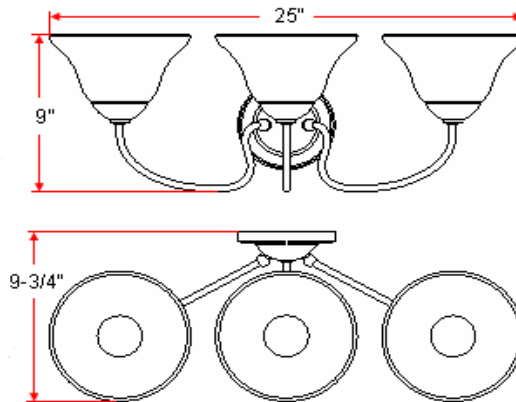

MONTE CARLO 3 LT Vanity Light

Specifications

Material Construction:	Formed Steel
Lens:	Rain glass
Lamp Type & Wattage:	Three 60W, medium base incandescent lamps
Mounting:	Wall mounted; Suitable for up/down mounting
Finish:	Satin Nickel (US15)
Voltage:	120V
Weight:	3.0 lbs
Companion Fixtures:	Chandeliers, wall/vanity lights, ceiling mounts, pendants & island lights

Dimensions

Warranty & Compliances

Warranty	10 Year Limited Warranty
UL	UL/cUL; Suitable for damp locations
ADA	N/A
EnergyStar	N/A

Companion Fixtures

3 LT Vanity Light	512376	
1 LT Wall Mount	512368	
2 LT Wall Mount	511972	
4 LT Vanity Light	512384	
2 LT Semi Flush Mount	511949	
2 LT Ceiling Mount	512848	
3 LT Chandelier	512459	
5 LT Chandelier	511956	
9 LT Chandelier	511964	
Island Light	512442	
Pendant	512392	
Mini Pendant	512467	