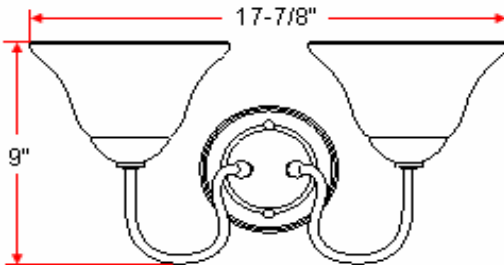

MONTE CARLO 2 LT Wall Mount

Specifications

Material Construction:	Formed Steel
Lens:	Rain glass
Lamp Type & Wattage:	Two 60W, medium base incandescent lamps
Mounting:	Wall mounted; Suitable for up/down mounting
Finish:	Satin Nickel (US15)
Voltage:	120V
Weight:	2.0 lbs
Companion Fixtures:	Chandeliers, wall/vanity lights, ceiling mounts, pendants & island lights

Dimensions

Warranty & Compliances

Warranty	10 Year Limited Warranty
UL	UL/cUL; Suitable for damp locations
ADA	N/A
EnergyStar	N/A

Companion Fixtures

2 LT Wall Mount	511972	
1 LT Wall Mount	512368	
3 LT Vanity Light	512376	
4 LT Vanity Light	512384	
2 LT Semi Flush Mount	511949	
2 LT Ceiling Mount	512848	
3 LT Chandelier	512459	
5 LT Chandelier	511956	
9 LT Chandelier	511964	
Island Light	512442	
Pendant	512392	
Mini Pendant	512467	