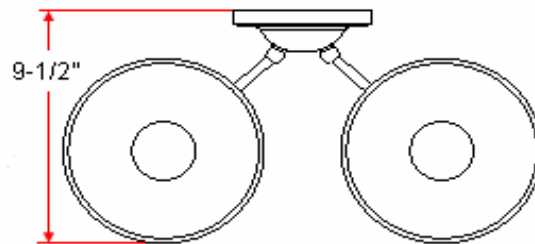

MONTE CARLO 2 LT Wall Mount

Specifications

Material Construction:	Formed Steel
Lens:	Rain glass
Lamp Type & Wattage:	Two 60W, medium base incandescent lamps
Mounting:	Wall mounted; Suitable for up/down mounting
Finish:	Satin Nickel (US15)
Voltage:	120V
Weight:	2.0 lbs
Companion Fixtures:	Chandeliers, wall/vanity lights, ceiling mounts, pendants & island lights

Dimensions

Warranty & Compliances

Warranty	10 Year Limited Warranty
UL	UL/cUL; Suitable for damp locations
ADA	N/A
EnergyStar	N/A

Companion Fixtures

2 LT Wall Mount	511972	
1 LT Wall Mount	512368	
3 LT Vanity Light	512376	
4 LT Vanity Light	512384	
2 LT Semi Flush Mount	511949	
2 LT Ceiling Mount	512848	
3 LT Chandelier	512459	
5 LT Chandelier	511956	
9 LT Chandelier	511964	
Island Light	512442	
Pendant	512392	
Mini Pendant	512467	