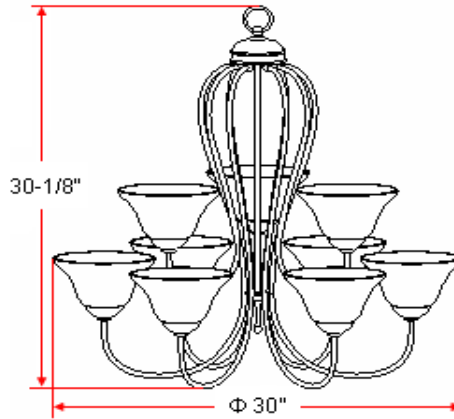

MONTE CARLO 9 LT Chandelier

Specifications

Material Construction:	Formed Steel
Lens:	Rain glass
Lamp Type & Wattage:	Nine 60W, medium base incandescent lamps
Mounting:	Ceiling mounted
Finish:	Satin Nickel (US15)
Voltage:	120V
Weight:	18.9 lbs
Companion Fixtures:	Chandeliers, wall/vanity lights, ceiling mounts, pendants & island lights

Dimensions

Warranty & Compliances

Warranty	10 Year Limited Warranty
UL	UL/cUL
ADA	N/A
EnergyStar	N/A

Companion Fixtures

9 LT Chandelier	511964	
1 LT Wall Mount	512368	
2 LT Wall Mount	511972	
3 LT Vanity Light	512376	
4 LT Vanity Light	512384	
2 LT Semi Flush Mount	511949	
2 LT Ceiling Mount	512848	
3 LT Chandelier	512459	
5 LT Chandelier	511956	
Island Light	512442	
Pendant	512392	
Mini Pendant	512467	