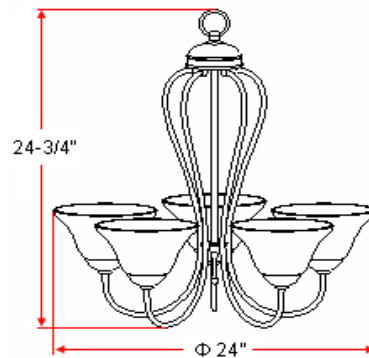

MONTE CARLO 5 LT Chandelier

Specifications

Material Construction:	Formed Steel
Lens:	Rain glass
Lamp Type & Wattage:	Five 60W, medium base incandescent lamps
Mounting:	Ceiling mounted
Finish:	Satin Nickel (US15)
Voltage:	120V
Weight:	13 lbs
Companion Fixtures:	Chandeliers, wall/vanity lights, ceiling mounts, pendants & island lights

Dimensions

Warranty & Compliances

Warranty	10 Year Limited Warranty
UL	UL/cUL
ADA	N/A
EnergyStar	N/A

Companion Fixtures

5 LT Chandelier	511956	
1 LT Wall Mount	512368	
2 LT Wall Mount	511972	
3 LT Vanity Light	512376	
4 LT Vanity Light	512384	
2 LT Semi Flush Mount	511949	
2 LT Ceiling Mount	512848	
3 LT Chandelier	512459	
9 LT Chandelier	511964	
Island Light	512442	
Pendant	512392	
Mini Pendant	512467	