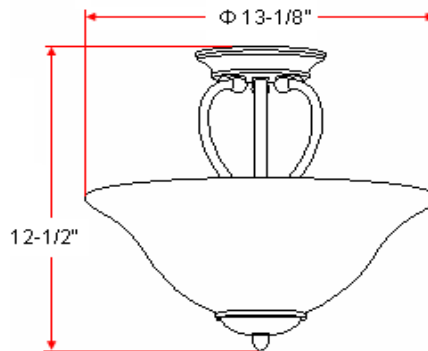

MONTE CARLO 2 LT Semi Flush Mount

Specifications

Material Construction:	Formed Steel
Lens:	Rain glass
Lamp Type & Wattage:	Two 60W, medium base incandescent lamps
Mounting:	Ceiling mounted
Finish:	Satin Nickel (US15)
Voltage:	120V
Weight:	3.7 lbs
Companion Fixtures:	Chandeliers, wall/vanity lights, ceiling mounts, pendants & island lights

Dimensions

Warranty & Compliances

Warranty	10 Year Limited Warranty
UL	UL/cUL
ADA	N/A
EnergyStar	N/A

Companion Fixtures

2 LT Semi Flush Mount	511949	
1 LT Wall Mount	512368	
2 LT Wall Mount	511972	
3 LT Vanity Light	512376	
4 LT Vanity Light	512384	
2 LT Ceiling Mount	512848	
3 LT Chandelier	512459	
5 LT Chandelier	511956	
9 LT Chandelier	511964	
Island Light	512442	
Pendant	512392	
Mini Pendant	512467	