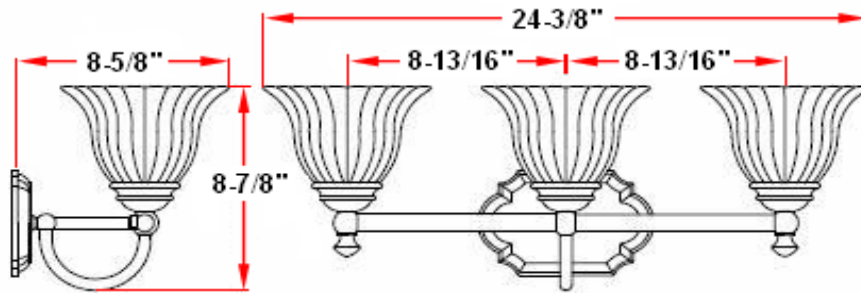

SAVANNAH 3 LT Vanity Light

Specifications

Material Construction:	Formed Steel
Lens:	Marble glass
Lamp Type & Wattage:	Three 60W, medium base incandescent lamps
Mounting:	Wall mounted; Suitable for up/down mounting
Finish:	Antique Brass (US5)
Voltage:	120V
Weight:	7.14 lbs
Companion Fixtures:	Chandeliers, wall/vanity lights, ceiling mounts, pendants & island lights

Dimensions

Warranty & Compliances

Warranty	10 Year Limited Warranty
UL	UL/cUL; Suitable for damp locations
ADA	N/A
EnergyStar	N/A

Companion Fixtures

3 LT Vanity Light	511931	
1 LT Wall Mount	511857	
2 LT Wall Mount	511840	
4 LT Vanity Light	511873	
9 LT Chandelier	511824	
5 LT Chandelier	511816	
3 LT Chandelier	511915	
Island Light	511907	
Pendant	511881	
Mini Pendant	511923	
Ceiling Mount	511808	