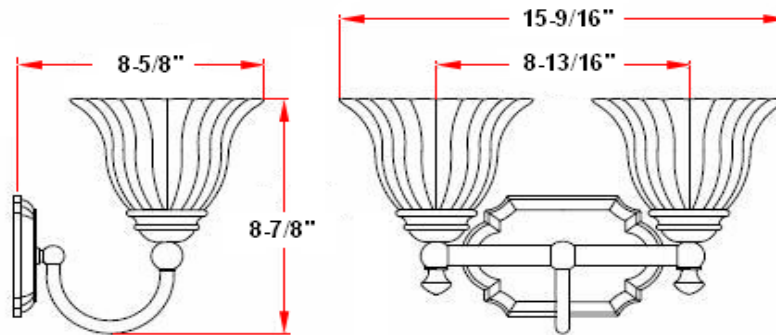

SAVANNAH 2 LT Wall Mount

Specifications

Material Construction:	Formed Steel
Lens:	Marble glass
Lamp Type & Wattage:	Two 60W, medium base incandescent lamps
Mounting:	Wall mounted; Suitable for up/down mounting
Finish:	Antique Brass (US5)
Voltage:	120V
Weight:	4.94 lbs
Companion Fixtures:	Chandeliers, wall/vanity lights, ceiling mounts, pendants & island lights

Dimensions

Warranty & Compliances

Warranty	10 Year Limited Warranty
UL	UL/cUL; Suitable for damp locations
ADA	N/A
EnergyStar	N/A

Companion Fixtures

2 LT Wall Mount	511840	
1 LT Wall Mount	511857	
3 LT Vanity Light	511931	
4 LT Vanity Light	511873	
9 LT Chandelier	511824	
5 LT Chandelier	511816	
3 LT Chandelier	511915	
Island Light	511907	
Pendant	511881	
Mini Pendant	511923	
Ceiling Mount	511808	