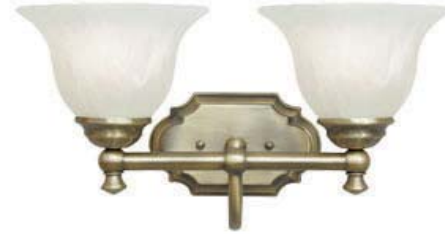

SAVANNAH 2 LT Wall Mount

Specifications

Material Construction:	Formed Steel
Lens:	Marble glass
Lamp Type & Wattage:	Two 60W, medium base incandescent lamps
Mounting:	Wall mounted; Suitable for up/down mounting
Finish:	Antique Brass (US5)
Voltage:	120V
Weight:	4.94 lbs
Companion Fixtures:	Chandeliers, wall/vanity lights, ceiling mounts, pendants & island lights

Dimensions

Warranty & Compliances

Warranty	10 Year Limited Warranty
UL	UL/cUL; Suitable for damp locations
ADA	N/A
EnergyStar	N/A

Companion Fixtures

2 LT Wall Mount	511840	
1 LT Wall Mount	511857	
3 LT Vanity Light	511931	
4 LT Vanity Light	511873	
9 LT Chandelier	511824	
5 LT Chandelier	511816	
3 LT Chandelier	511915	
Island Light	511907	
Pendant	511881	
Mini Pendant	511923	
Ceiling Mount	511808	