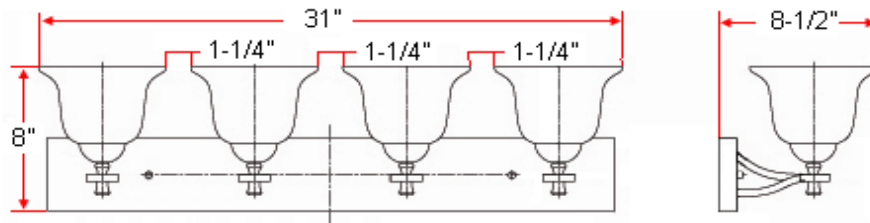

## Specifications

<b>Material Construction:</b>	Formed Steel
<b>Lens:</b>	Snow glass
<b>Lamp Type &amp; Wattage:</b>	Four 60W, medium base incandescent lamps
<b>Mounting:</b>	Wall mounted; Suitable for up/down mounting
<b>Finish:</b>	Statuary Bronze / Brushed Bronze
<b>Voltage:</b>	120V
<b>Weight:</b>	10.21 lbs
<b>Companion Fixtures:</b>	Chandeliers, wall/vanity lights, ceiling mounts, pendants

## Dimensions