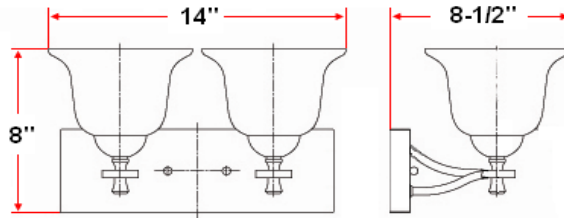

## Specifications

<b>Material Construction:</b>	Formed Steel
<b>Lens:</b>	Snow glass
<b>Lamp Type &amp; Wattage:</b>	Two 60W, medium base incandescent lamps
<b>Mounting:</b>	Wall mounted; Suitable for up/down mounting
<b>Finish:</b>	Statuary Bronze / Brushed Bronze
<b>Voltage:</b>	120V
<b>Weight:</b>	5.37 lbs
<b>Companion Fixtures:</b>	Chandeliers, wall/vanity lights, ceiling mounts, pendants

## Dimensions