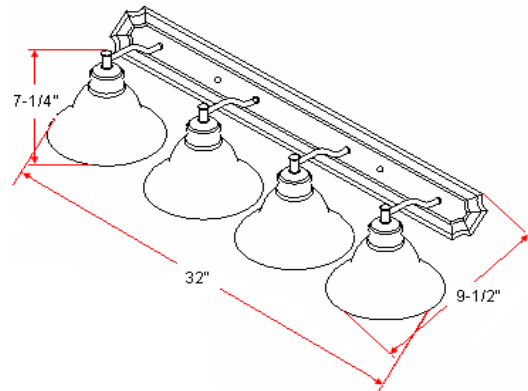

BRISTOL 4 LT Vanity Light

Specifications

Material Construction:	Formed Steel
Lens:	Tea speckled glass
Lamp Type & Wattage:	Four 60W, medium base incandescent lamps
Mounting:	Wall mounted; Suitable for up/down mounting
Finish:	Oil Rubbed Bronze (US10B)
Voltage:	120V
Weight:	12.1 lbs
Companion Fixtures:	Chandeliers, wall/vanity lights, ceiling mounts, pendants & island lights

Dimensions

Warranty & Compliances

Warranty	10 Year Limited Warranty
UL	UL/cUL; Suitable for damp locations
ADA	N/A
EnergyStar	N/A

Companion Fixtures

4 LT Vanity Light	511758	
1 LT Wall Mount	504415	
2 LT Wall Mount	504407	
3 LT Vanity Light	509042	
2 LT Ceiling Mount	504399	
3 LT Chandelier	504175	
5 LT Chandelier	504167	
9 LT Chandelier	512855	
Island Light	504258	
Pendant	504266	
Mini Pendant	509026	