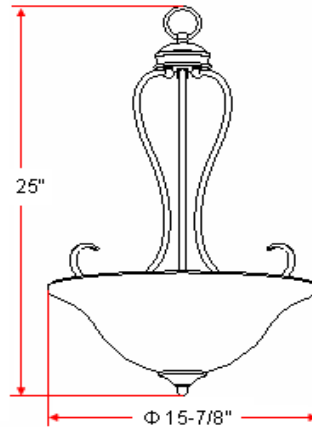

MONTE CARLO Pendant

Specifications

Material Construction:	Formed Steel
Lens:	Rain glass
Lamp Type & Wattage:	Two 60W, medium base incandescent lamps
Mounting:	Ceiling mounted
Finish:	Satin Nickel (US15)
Voltage:	120V
Weight:	6.0 lbs
Companion Fixtures:	Chandeliers, wall/vanity lights, ceiling mounts, pendants & island lights

Dimensions

Warranty & Compliances

Warranty	10 Year Limited Warranty
UL	UL/cUL
ADA	N/A
EnergyStar	N/A

Companion Fixtures

Pendant	512392	
1 LT Wall Mount	512368	
2 LT Wall Mount	511972	
3 LT Vanity Light	512376	
4 LT Vanity Light	512384	
2 LT Semi Flush Mount	511949	
2 LT Ceiling Mount	512848	
3 LT Chandelier	512459	
5 LT Chandelier	511956	
9 LT Chandelier	511964	
Island Light	512442	
Mini Pendant	512467	