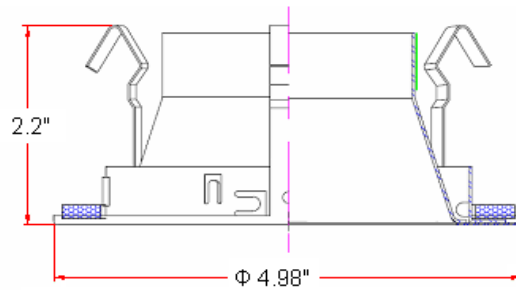

4" Recessed White Trim With Aluminum Reflector

Specifications

Material:	White metal ring with aluminum reflector
Lamp Type & Wattage:	IC: 50W PAR20 / R30 ; Non-IC: 40W A19
Voltage:	120V
Weight:	0.21 lbs

Dimensions

Warranty & Compliances

Warranty	5 Year Limited Warranty
UL	UL/cUL listed

Order Codes

Trim - White W/Aluminum Reflector 511030

Type:

Job:

Order Code: