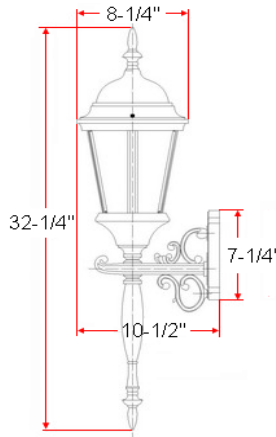

MAIN STREET Uplight

Specifications

Material Construction:	Formed Steel
Lens:	Seedy glass
Lamp Type & Wattage:	Three 60W, candelabra base incandescent lamps
Mounting:	Wall mounted
Finish:	Celtic Pewter
Voltage:	120V
Weight:	5.55 lbs

Dimensions

Warranty & Compliances

Warranty	10 Year Limited Warranty
UL	UL/cUL; Suitable for damp locations
ADA	N/A
EnergyStar	N/A

Companion Fixtures

Uplight 510008

Downlight 510016

Type:
Job:
Order Code:
Approvals: