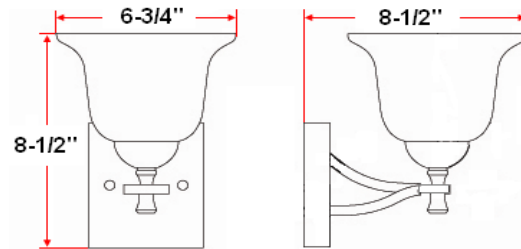

IRONWOOD 1 LT Wall Mount

Specifications

Material Construction:	Formed Steel
Lens:	Snow glass
Lamp Type & Wattage:	One 60W, medium base incandescent lamp
Mounting:	Wall mounted; Suitable for up/down mounting
Finish:	Statuary Bronze / Brushed Bronze
Voltage:	120V
Weight:	2.42 lbs
Companion Fixtures:	Chandeliers, wall/vanity lights, ceiling mounts, pendants

Dimensions

Warranty & Compliances

Warranty	10 Year Limited Warranty
UL	UL/cUL; Suitable for damp locations
ADA	N/A
EnergyStar	N/A

Companion Fixtures

	<i>Statuary Bronze</i>	<i>Brushed Bronze</i>
1 LT Wall Mount	509281	517540
1 LT Wall Sconce	509232	517722
2 LT Wall Mount	511774	
3 LT Vanity Light	509240	517649
4 LT Vanity Light	511782	517656
2 LT Semi Flush Mount	509216	517631
2 LT Ceiling Mount	509224	517532
3 LT Chandelier	509190	517757
5 LT Chandelier	509182	517748
9 LT Chandelier	512871	517755
Mini Pendant	509208	517730