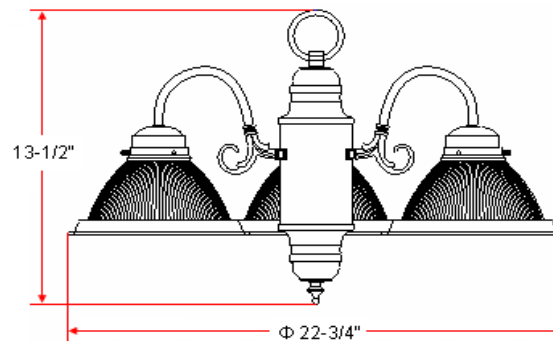

MILLBRIDGE (Polished Brass) 3 LT Chandelier

Specifications

Material Construction:	Formed Steel
Lens:	Clear Ribbed glass
Lamp Type & Wattage:	Three 60W, medium base incandescent lamps
Mounting:	Ceiling mounted chandelier
Finish:	Polished Brass (US3)
Voltage:	120V
Weight:	6.3 lbs
Companion Fixtures:	Chandeliers, wall lights, ceiling mounts, pendants

Dimensions

Warranty & Compliances

Warranty	10 Year Limited Warranty
UL	UL/cUL
ADA	N/A
EnergyStar	N/A

Companion Fixtures

3 LT Chandelier	509265	
1 LT Wall Sconce	506782	
1 LT Wall Mount	503011	
2 LT Wall Mount	503029	
2 LT Semi Flush Mount	503383	
1 LT Ceiling Mount (7"x6")	500629	
1 LT Ceiling Mount (4^{3/4}"x7^{5/8}")	507368	
1 LT Ceiling Mount (5^{7/8}"x11^{1/4}")	503037	
2 LT Ceiling Mount (5^{7/10}"x9^{1/2}")	507343	
2 LT Ceiling Mount (6^{7/8}"x13^{1/8}")	503045	
3 LT Ceiling Mount	507061	
5 LT Chandelier	500546	
Pendant (10^{3/4}"x14^{7/8}")	500876	
Pendant (12"x16^{3/4}")	500561	