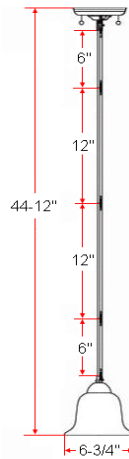

## Specifications

<b>Material Construction:</b>	Formed Steel
<b>Lens:</b>	Snow glass
<b>Lamp Type &amp; Wattage:</b>	One 60W, medium base incandescent lamp
<b>Mounting:</b>	Ceiling mounted
<b>Finish:</b>	Statuary Bronze / Brushed Bronze
<b>Voltage:</b>	120V
<b>Weight:</b>	2.12 lbs
<b>Companion Fixtures:</b>	Chandeliers, wall/vanity lights, ceiling mounts, pendants

## Dimensions