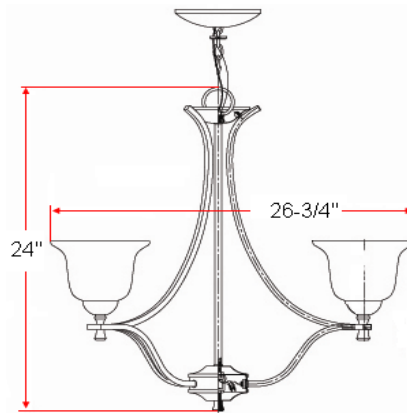

IRONWOOD 5 LT Chandelier

Specifications

Material Construction:	Formed Steel
Lens:	Snow glass
Lamp Type & Wattage:	Five 60W, medium base incandescent lamps
Mounting:	Ceiling mounted
Finish:	Statuary Bronze / Brushed Bronze
Voltage:	120V
Weight:	12.1 lbs
Companion Fixtures:	Chandeliers, wall/vanity lights, ceiling mounts, pendants

Dimensions

Warranty & Compliances

Warranty	10 Year Limited Warranty
UL	UL/cUL; Suitable for damp locations
ADA	N/A
EnergyStar	N/A

Companion Fixtures

	<i>Statuary Bronze</i>	<i>Brushed Bronze</i>
5 LT Chandelier	509182	517748
1 LT Wall Sconce	509232	517722
1 LT Wall Mount	509281	517540
2 LT Wall Mount	511774	
3 LT Vanity Light	509240	517649
4 LT Vanity Light	511782	517656
2 LT Semi Flush Mount	509216	517631
2 LT Ceiling Mount	509224	517532
3 LT Chandelier	509190	517757
9 LT Chandelier	512871	517755
Mini Pendant	509208	517730