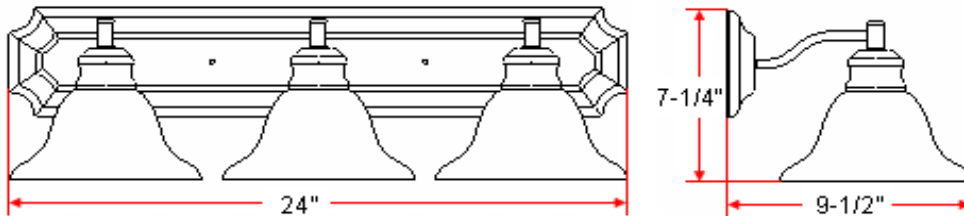

Dimensions

Warranty & Compliances

Warranty	10 Year Limited Warranty
UL	UL/cUL; Suitable for damp locations
ADA	N/A
EnergyStar	N/A

Companion Fixtures

3 LT Vanity Light	509042	
1 LT Wall Mount	504415	
2 LT Wall Mount	504407	
4 LT Vanity Light	511758	
2 LT Ceiling Mount	504399	
3 LT Chandelier	504175	
5 LT Chandelier	504167	
9 LT Chandelier	512855	
Island Light	504258	
Pendant	504266	
Mini Pendant	509026	

Type:

Job:

Order Code:

Approvals:

Design House reserves the right to make changes in materials, specifications & models at any time. Design House also reserves the right to discontinue product without notice or obligation.