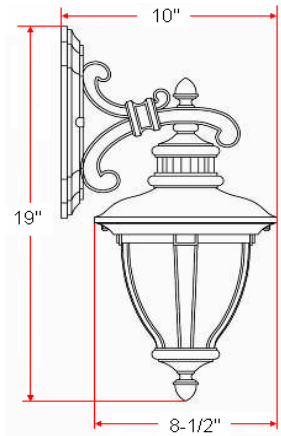

Dimensions

Warranty & Compliances

Warranty	10 Year Limited Warranty
UL	UL/cUL; Suitable for damp locations
ADA	N/A
EnergyStar	N/A

Companion Fixtures

Downlight 508317

Uplight 508309

Type:
Job:
Order Code:
Approvals: