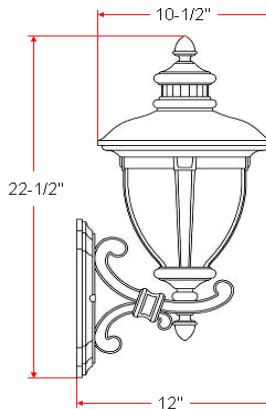

Dimensions

Warranty & Compliances

Warranty	10 Year Limited Warranty
UL	UL/cUL; Suitable for damp locations
ADA	N/A
EnergyStar	N/A

Order Codes

Uplight 508309

Downlight 508317

Type:

Job:

Order Code:

Approvals: