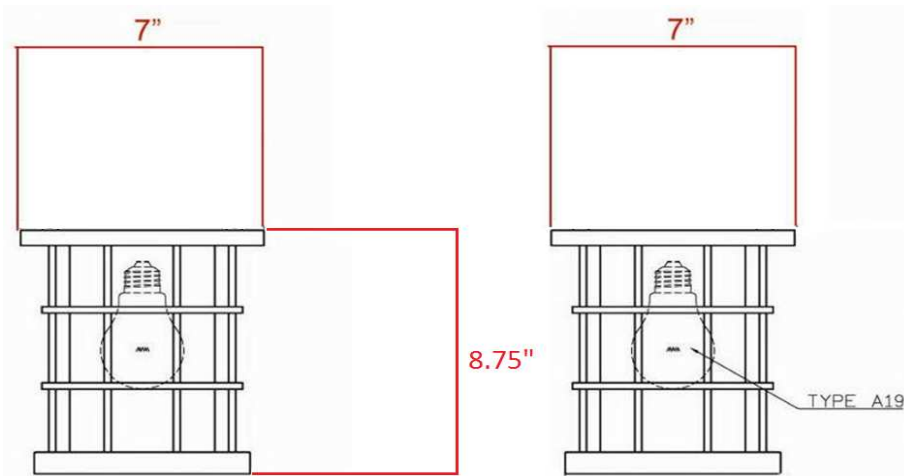

## Specifications

<b>Material Construction:</b>	Steel
<b>Lens:</b>	Clear Water Glass
<b>Lamp Type &amp; Wattage:</b>	One 60W Medium base bulb
<b>Mounting:</b>	Ceiling Mounted
<b>Finish:</b>	Statuary Bronze
<b>Voltage:</b>	120V
<b>Weight:</b>	4.89 lbs

## Dimensions