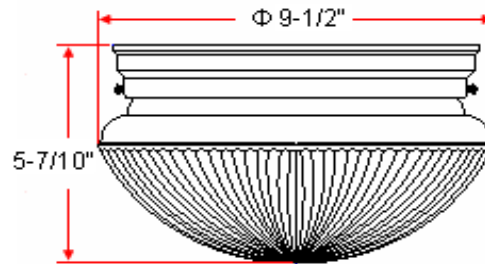

MILLBRIDGE (Polished Brass) 2 LT Ceiling Mount (5^{7/10"}x9^{1/2"})

Specifications

Material Construction:	Formed Steel
Lens:	Clear Ribbed glass
Lamp Type & Wattage:	Two 60W, medium base incandescent lamps
Mounting:	Ceiling mounted
Finish:	Polished Brass (US3)
Voltage:	120V
Weight:	2.2 lbs
Companion Fixtures:	Chandeliers, wall lights, ceiling mounts, pendants

Dimensions

Warranty & Compliances

Warranty	10 Year Limited Warranty
UL	UL/cUL
ADA	N/A
EnergyStar	N/A

Companion Fixtures

2 LT Ceiling Mount (5^{7/10"}x9^{1/2"})	507343	
1 LT Wall Sconce	506782	
1 LT Wall Mount	503011	
2 LT Wall Mount	503029	
2 LT Semi Flush Mount	503383	
1 LT Ceiling Mount (7"x6")	500629	
1 LT Ceiling Mount (4^{3/4"}x7^{5/8"})	507368	
1 LT Ceiling Mount (5^{7/8"}x11^{1/4"})	503037	
2 LT Ceiling Mount (6^{7/8"}x13^{1/8"})	503045	
3 LT Ceiling Mount	507061	
3 LT Chandelier	509265	
5 LT Chandelier	500546	
Pendant (10^{3/4"}x14^{7/8"})	500876	
Pendant (12"x16^{3/4"})	500561	