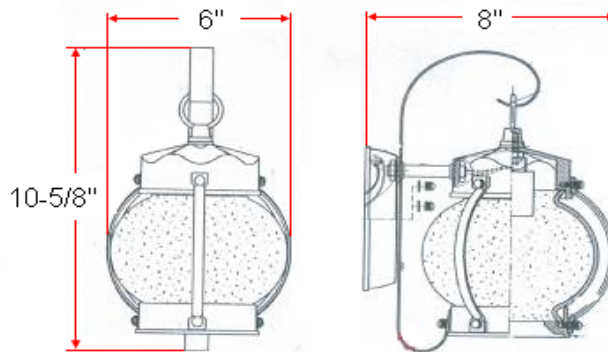

Dimensions

Warranty & Compliances

Warranty	10 Year Limited Warranty
UL	UL/cUL; Suitable for damp locations
ADA	N/A
EnergyStar	N/A

Companion Fixtures

Downlight (White)	507319

Type:

Job:

Order Code:

Approvals: