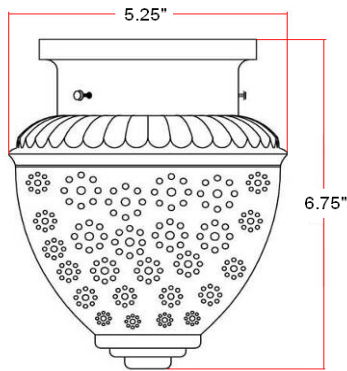

# 1 LT PB W/CLEAR GLASS CEIL

## Specifications

<b>Material Construction:</b>	Formed Steel
<b>Lens:</b>	Clear glass
<b>Lamp Type &amp; Wattage:</b>	One 60W, medium base incandescent lamp
<b>Mounting:</b>	Ceiling mounted
<b>Voltage:</b>	120V
<b>Weight:</b>	1.19 lbs

## Dimensions