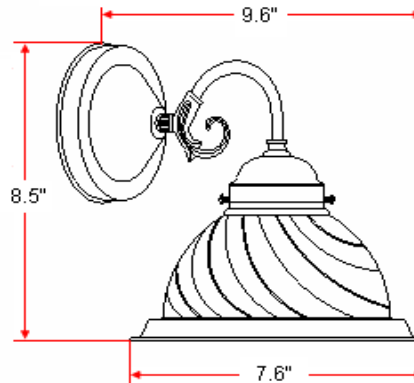

# MILLBRIDGE (Textured White) 1 LT Wall Mount

## Specifications

<b>Material Construction:</b>	Formed Steel
<b>Lens:</b>	Frosted swirl glass
<b>Lamp Type &amp; Wattage:</b>	One 60W, medium base incandescent lamp
<b>Mounting:</b>	Wall mounted
<b>Finish:</b>	Textured White
<b>Voltage:</b>	120V
<b>Weight:</b>	1.7 lbs
<b>Companion Fixtures:</b>	Chandelier, wall lights, ceiling mounts, pendant

## Dimensions