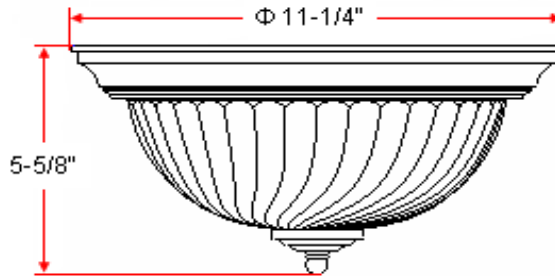

MILLBRIDGE (Textured White) 1 LT Ceiling Mount (5^{5/8}"x11^{1/4}")

Specifications

Material Construction:	Formed Steel
Lens:	Frosted swirl glass
Lamp Type & Wattage:	One 75W, medium base incandescent lamp
Mounting:	Ceiling mounted
Finish:	Textured White
Voltage:	120V
Weight:	1.75 lbs
Companion Fixtures:	Chandelier, wall lights, ceiling mounts, pendant

Dimensions

Warranty & Compliances

Warranty	10 Year Limited Warranty
UL	UL/cUL
ADA	N/A
EnergyStar	N/A

Companion Fixtures

1 LT Ceiling Mount (5 ^{5/8} "x11 ^{1/4} ")	506642	
1 LT Wall Mount	506816	
2 LT Wall Mount	506824	
1 LT Ceiling Mount (4 ^{3/4} "x7 ^{1/2} ")	507376	
2 LT Ceiling Mount (5 ^{5/8} "x9 ^{1/2} ")	507350	
2 LT Ceiling Mount (6"x13 ^{1/8} ")	506634	
3 LT Ceiling Mount	507053	
5 LT Chandelier	506204	
Pendant	506808	