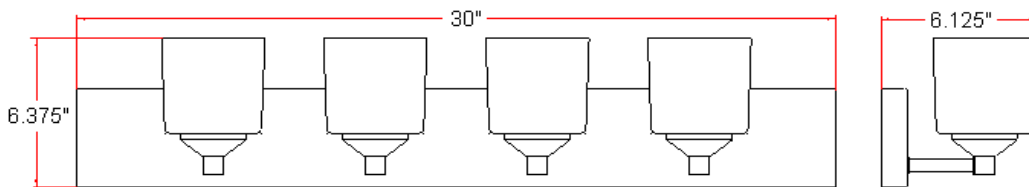

Dimensions

Warranty & Compliances

Warranty	10 Year Limited Warranty
UL	UL/cUL; Suitable for damp locations
ADA	N/A
EnergyStar	N/A

Companion Fixtures

Satin Nickel (US15)

506519

Type:

Job:

Order Code:

Approvals:

Design House reserves the right to make changes in materials, specifications & models at any time. Design House also reserves the right to discontinue product without notice or obligation.