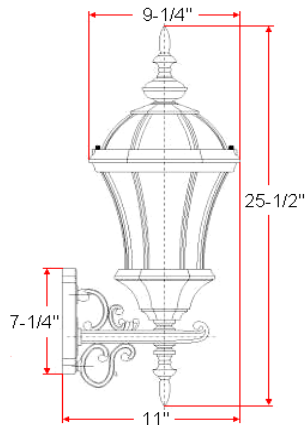

Dimensions

Warranty & Compliances

Warranty	10 Year Limited Warranty
UL	UL/cUL; Suitable for damp locations
ADA	N/A
EnergyStar	N/A

Order Code

Uplight	506196

Type:
Job:
Order Code:
Approvals: