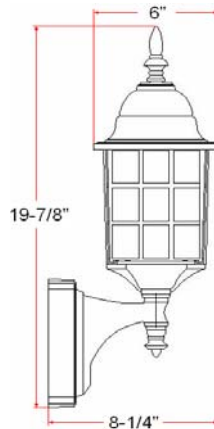

Dimensions

Warranty & Compliances

Warranty	10 Year Limited Warranty
UL	UL/cUL; Suitable for damp locations
ADA	N/A
EnergyStar	N/A

Companion Fixtures

Uplight	506089
Downlight	506097

Type:

Job:

Order Code:

Approvals: