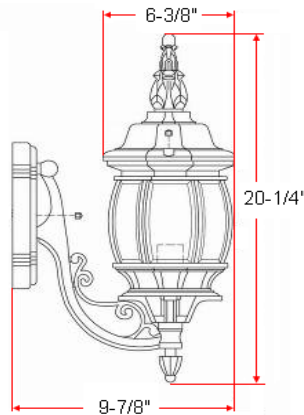

Dimensions

Warranty & Compliances

Warranty	10 Year Limited Warranty
UL	UL/cUL; Suitable for damp locations
ADA	N/A
EnergyStar	N/A

Companion Fixtures

Uplight	505537
Downlight	505545
Pendant	505552
Post Light	505560

Type:
Job:
Order Code:
Approvals: